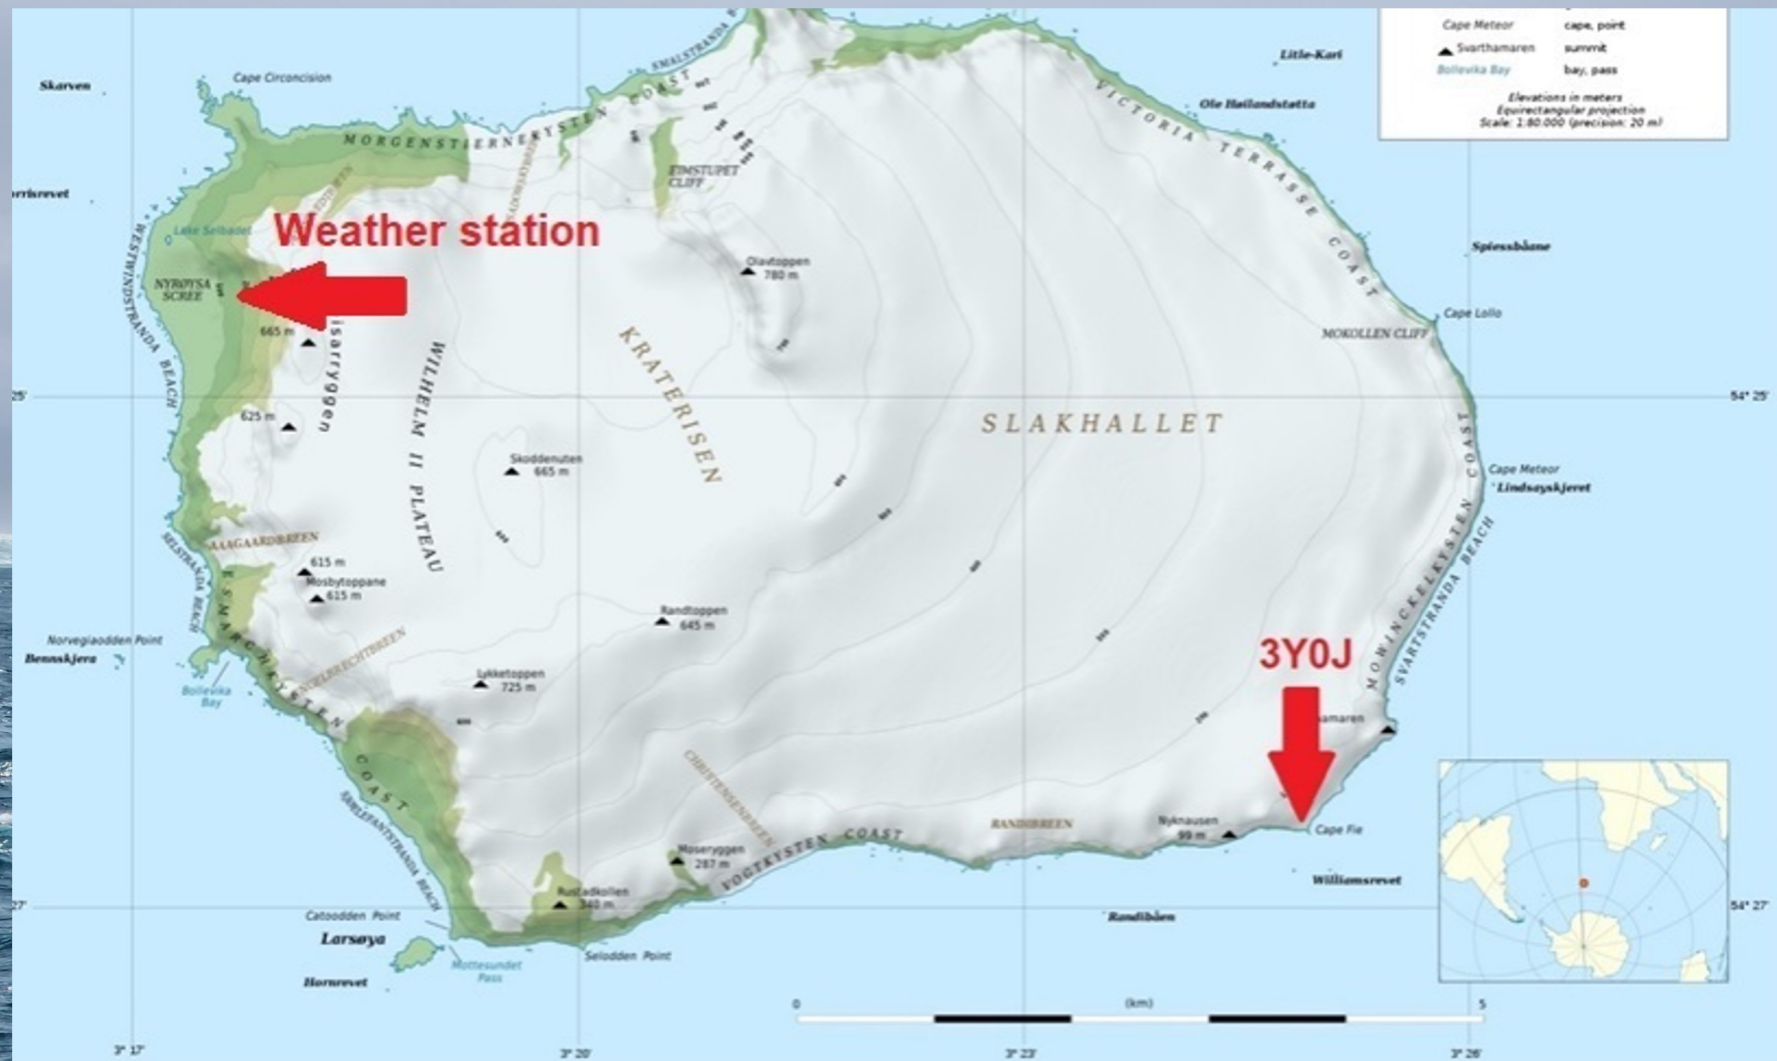

# Bouvet Island

# Bouvet Island

- Norwegian territory (Bouvetøya)
- Discovered by Jean-Baptiste Charles Bouvet de Lozier on January 1, 1739
- Norwegians were the first to set foot on the island in 1927
- Covered 93% by snow and ice
- Average 300 storms/year; winds reaching often 100 miles/hour
- Volcanic cone shaped Island
- Highest peak: 780m
- Size: half the size of Manhattan
- Norwegian overseas territory, together with Peter 1 Island (3Y/P), Jan Mayen (JX), and Svalbard (JW)
- No humans! Lots of penguins (5k) and fur seals (65k)