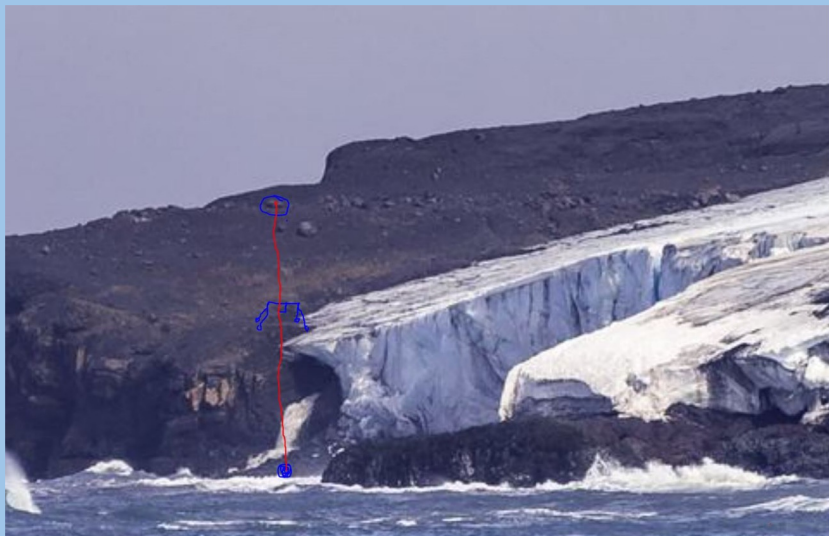

# Port Stanley, Falkland Islands

SOUTHERN OCEAN

SCOTIA SEA

09:18:27

599 599

Split

AB5B

6514